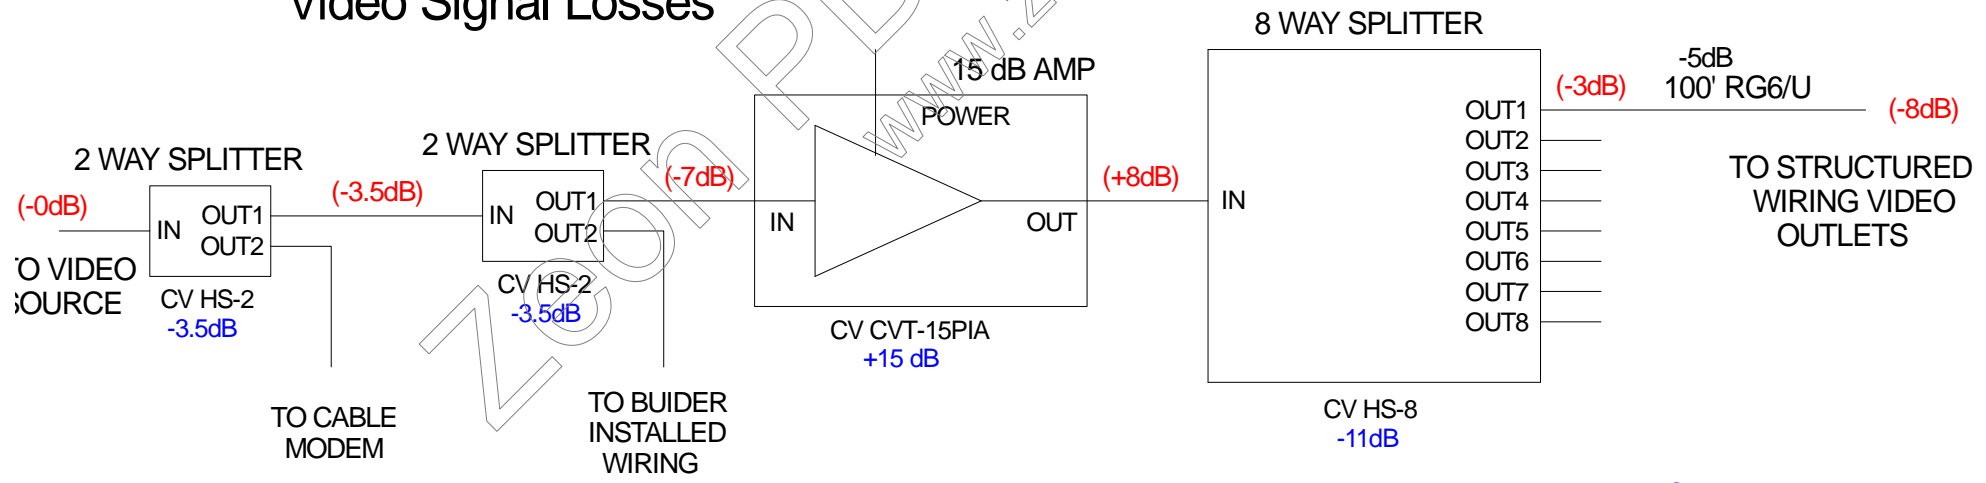

# Video Signal Losses

Blue Text is the components Video Signal Loss  
 Red Text is accumulated Video Signal Loss Levels