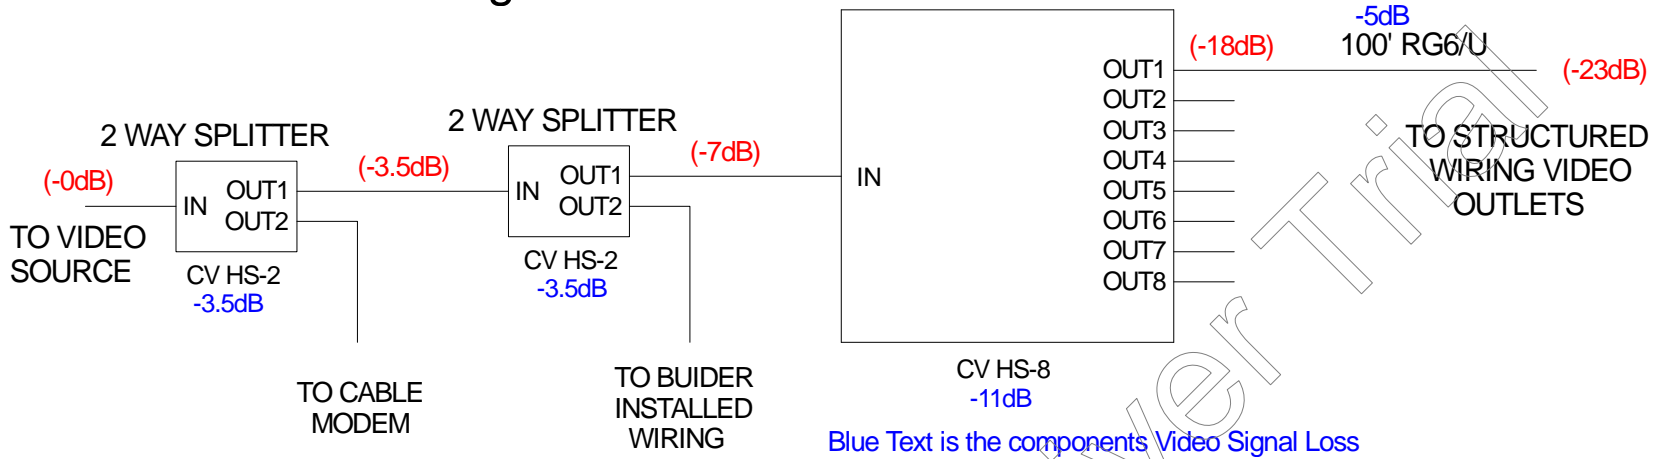

# Video Signal Losses

Blue Text is the components Video Signal Loss  
 Red Text is accumulated Video Signal Loss Levels